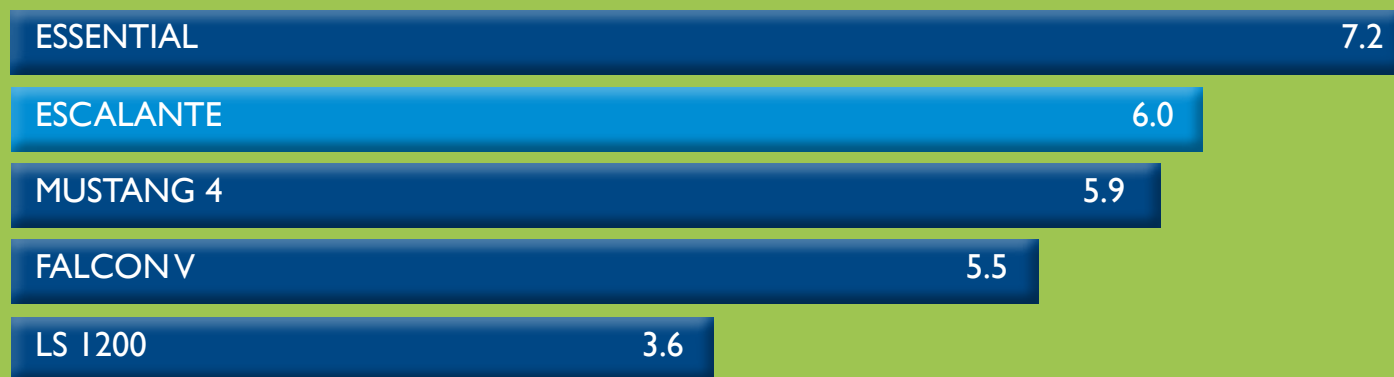

ESCALANTE is an excellent choice for challenging conditions, such as salty soils, shady areas and drought. Escalante is also highly resistant to damage from heavy use and most pests and turf diseases. It is very notably resistant to brown patch, net blotch, red thread, and pink snow mold.

- Rapid spring green up
- Exceptional disease and insect resistance
- Great shade performance
- Excellent summer density
- Developed in hot climates

PERFORMANCE DATA

SHADE TOLERANCE

Mean turfgrass quality of tall fescue cultivars grown under shade at Carbondale, IL 2007-11 NTEP data: 1-9, where 9 is ideal (LSD=0.7)