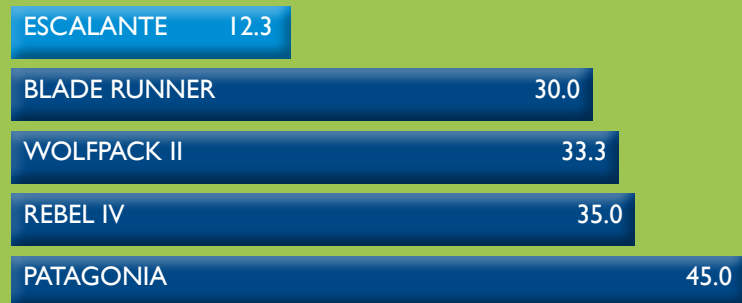

PERCENT INSECT DAMAGE

Percent insect damage ratings of tall fescue cultivars in Knoxville, TN 2007-11 NTEP data: 0-100, where 0 is ideal (LSD=17.2)