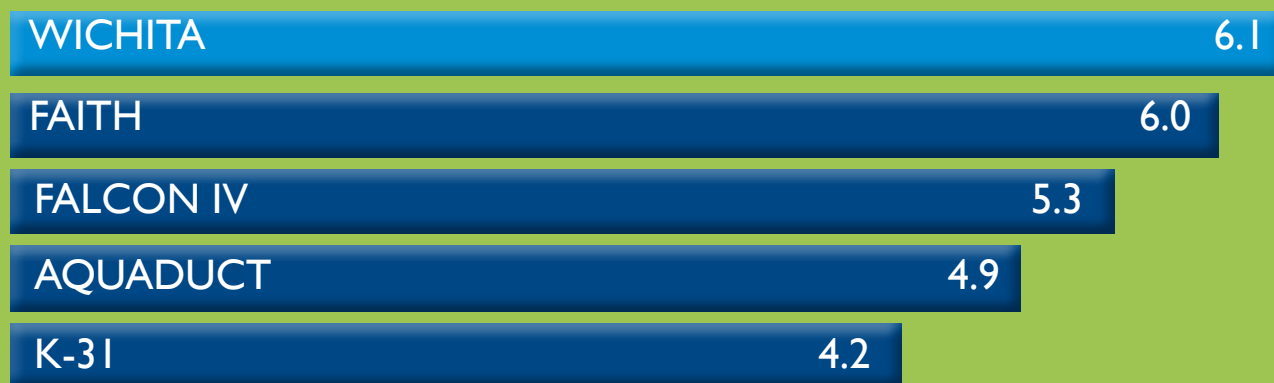

TALL FESCUE

89
PPG-TF-151

TURF

**Wichita
Tall Fescue**

Strong start, strong turf!

WICHITA Tall Fescue is the choice for a premium turf grass lawn. Whether you keep it by itself or blend it with other Tall Fescues or Kentucky Bluegrass, this turf will make you click your heels together. Its dark green color, along with its year-round dense growth habits have helped to be a top performer in the transition zone.

- Great fall color for lasting results in winter
- Top NTEP performer in the southeast region
- Slow growth rate means reduced mowings
- Great resistance to brown patch

PERFORMANCE DATA

TURF QUALITY

NTEP mean turfgrass quality ratings of tall fescue cultivars grown in two locations in the SE region, 2015 data. (LSD=0.5)

BROWN PATCH

NTEP Brown Patch of tall fescue cultivars at Raleigh, NC, 2014 data (LSD=1.5)

FALL COLOR

NTEP fall color (December) ratings of tall fescue, 2015 data (LSD=1.3)

Wichita has been entered in trials under the designation PPG-TF-151