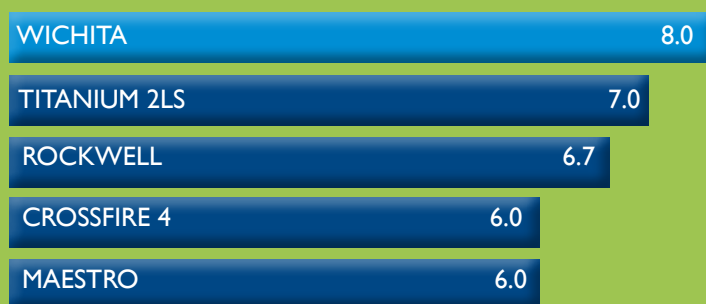

TALL FESCUE

89
PPG-TF-151

TURF

**Wichita
Tall Fescue**

Strong start, strong turf!

WICHITA Tall Fescue is the choice for a premium turf grass lawn. Whether you keep it by itself or blend it with other Tall Fescues or Kentucky Bluegrass, this turf will make you click your heels together. Its dark green color, along with its year-round dense growth habits have helped to be a top performer in the transition zone.

- Great fall color for lasting results in winter
- Top NTEP performer in the southeast region
- Slow growth rate means reduced mowings
- Great resistance to brown patch

PERFORMANCE DATA

TURF QUALITY

NTEP mean turfgrass quality ratings of tall fescue cultivars grown in two locations in the SE region, 2015 data. (LSD=0.5)

BROWN PATCH

NTEP Brown Patch of tall fescue cultivars at Raleigh, NC, 2014 data (LSD=1.5)

FALL COLOR

NTEP fall color (December) ratings of tall fescue, 2015 data (LSD=1.3)

Wichita has been entered in trials under the designation PPG-TF-151