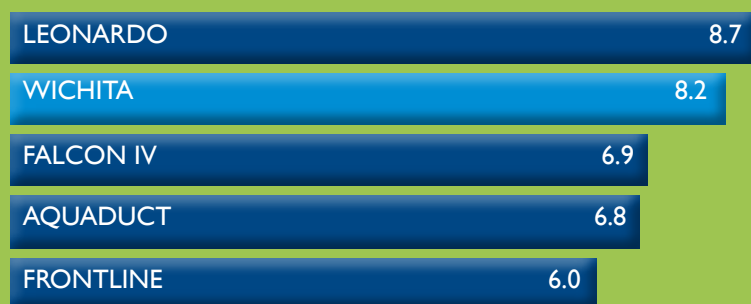

TALL FESCUE

89
PPG-TF-151

TURF

**Wichita
Tall Fescue**

Strong start, strong turf!

WICHITA Tall Fescue is the choice for a premium turf grass lawn. Whether you keep it by itself or blend it with other Tall Fescues or Kentucky Bluegrass, this turf will make you click your heels together. Its dark green color, along with its year-round dense growth habits have helped to be a top performer in the transition zone.

- Great fall color for lasting results in winter
- Top NTEP performer in the southeast region
- Slow growth rate means reduced mowings
- Great resistance to brown patch

PERFORMANCE DATA

TURF QUALITY

NTEP mean turfgrass quality ratings of tall fescue cultivars grown in two locations in the SE region, 2015 data. (LSD=0.5)

BROWN PATCH

NTEP Brown Patch of tall fescue cultivars at Raleigh, NC, 2014 data (LSD=1.5)

FALL COLOR

NTEP fall color (December) ratings of tall fescue, 2015 data (LSD=1.3)

Wichita has been entered in trials under the designation PPG-TF-151